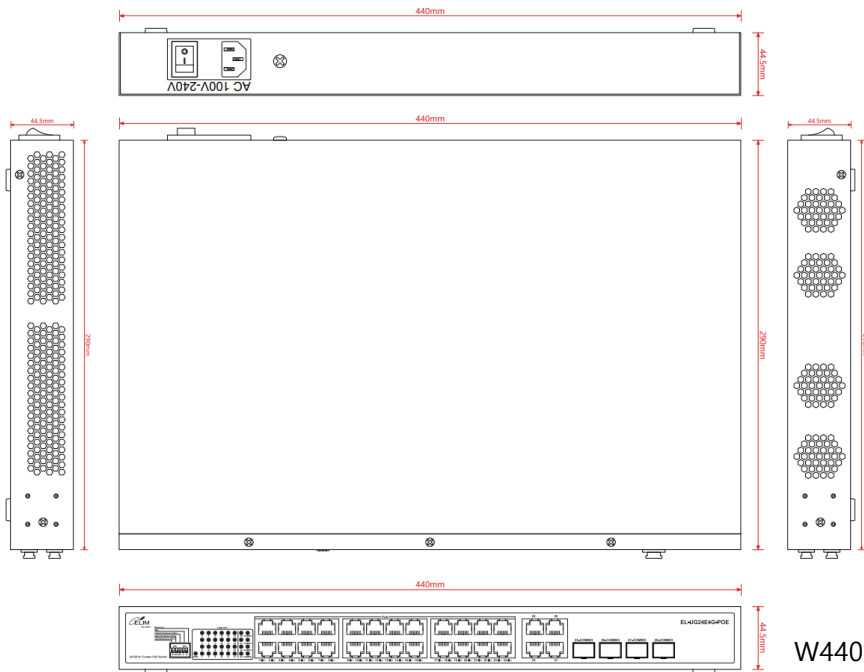

Specification

Size	440*290*44.5mm(W*D*H)
Power	AC100~240VAC (auto-adaptable), 50-60Hz
Environment	Working temperature: -20-55°C Storage temperature: -40-75°C Humidity: 5-90% non condensing

Dimension

W440 x D290 x H44.5

4F, 2-dong,234, Saneop-ro 155beon-gil, Gwonseon-gu, Suwon-si, Gyeonggi-do, Republic of Korea
Tel : 031-257-7157 / Fax : 031-257-7159

E-mail : elimopt@elimopt.co.kr / Web : <http://www.elimopt.co.kr/>