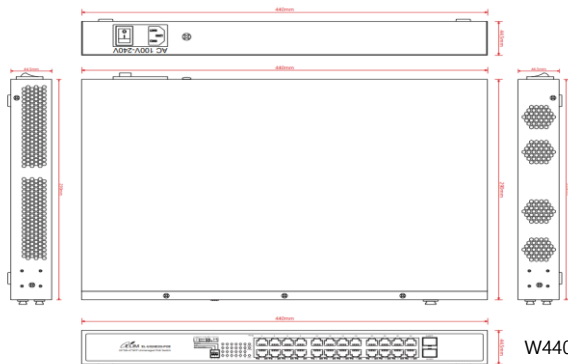

EL-UG24E2G-POE

FIBER OPTIC Unmanaged L2 PoE SWITCH

INNOBIZ

Dimensions

W440 x D290 x H44.5

Description

본 제품은 10/100/1000Mbps 24Port PoE 제공 및 1000Mbps SFP 2Port를 이용하여 광케이블로 전송하는 Unmanaged L2 POE Switch 이다.

Features

- 10/100/1000Base-T PoE * 24, 1000Base-X * 2
- Port 1-24 support PoE @ IEEE802.3af/at
- 52G Switching Capacity
- Supports POE devices such as wireless access points (APs) and network surveillance cameras through Category 5/6 Ethernet cables
- PoE port support AF/AT intelligent recognition. Standard power is 15.4W/port, Maximum power 30W/port
- The power supply max is 400W
- DIP 스위치를 이용한 전송 거리 연장, Port isolation, PoE Watchdog