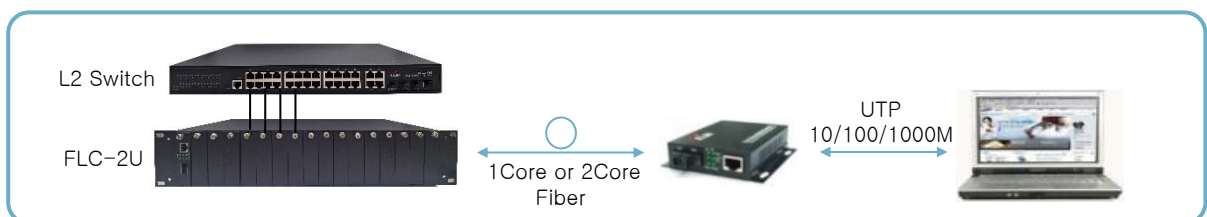

Application

4F, 2-dong,234, Saneop-ro 155beon-gil, Gwonseon-gu, Suwon-si, Gyeonggi-do, Republic of Korea
Tel : 031-257-7157 / Fax : 031-257-7159

E-mail : elimopt@elimopt.co.kr / Web : http://www.elimopt.co.kr/